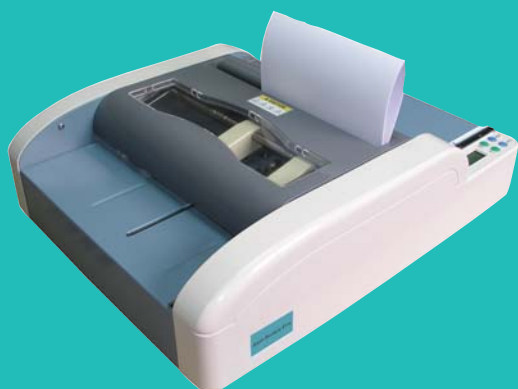

## Auto Bookie Pro

With the Auto Bookie Pro presenting your documents in a booklet format could not be easier. Enhance your document presentation by turning printed sheets into finished booklets in seconds.

## Auto Bookie Pro

The Auto Bookie Pro is a fully featured model, with automatic paper size settings, fine adjustments, and automatic folding and stapling of booklets.

The stapling is controlled by an automatic timer (with up to a 20 second delay), which counts down from the moment the set is placed in the unit and will automatically process the document when the time is up.

A clear LCD display guides the user through the simple set-up as well as displaying a total count of completed booklets.

In addition to standard A4 and A5 booklets, the Auto Bookie Pro also allows the user to set up to 6 additional memory settings. Furthermore, simply remove the staples and the Auto Bookie Pro can also be used to simply fold documents.

### Auto Bookie Pro

Maximum Paper Size (mm)	297 x 432
Minimum Paper Size (mm)	182 x 257
Paper Sizes	A3, B4, LG, A4, B5 plus 6 memories for non-standard sizes
Staple Positions	Saddle (or fold only)
Paper Capacity (80gsm)	Stapling & folding: 15 sheets
Speed	7 sets / minute
Stapler Heads	2 (Staples 66 / 6)
Stapler Head Capacity	100
Operation	<b>Manual:</b> Side guide setting Staple head positions <b>Automatic:</b> Stapling & folding Paper size setting Fine adjustment – fold position Fine adjustment – staple position 4 digit (forward counter)
Counter	Yes
LCD Display	Yes
Detection	Safety cover open; motor overload; service mode
Size (w x d x h) (mm)	560 x 455 x 166
Weight	20 kg
Power Supply/Consumption	220V 50Hz 80W